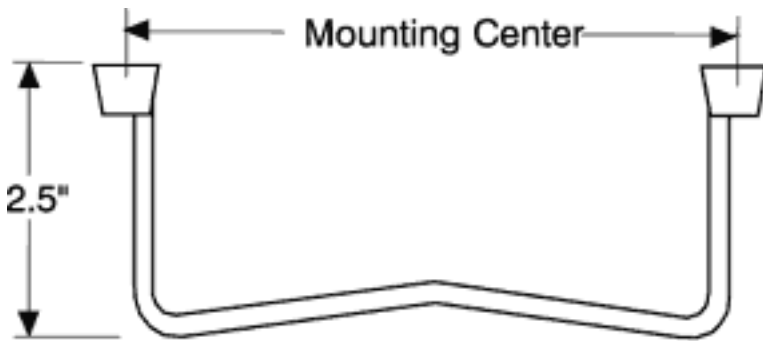

Chrome plated steel bail
 four black plastic feet
 includes mounting hardware

Part Number	Mounting Centers	
	inches	mm
1427D5	5.5	139.7
1427D7	7.0	177.8
1427D10	10.0	254.0